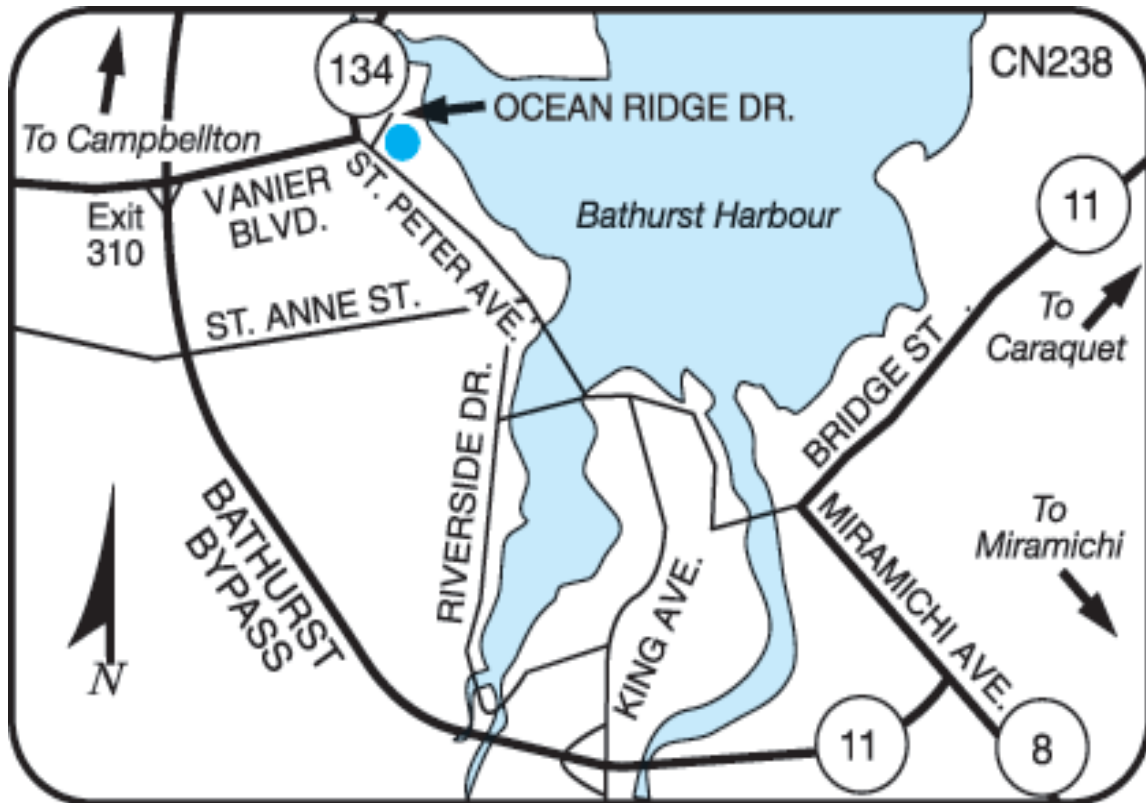

The Comfort Inn hotel is ideally located near the **Supermall, Apollo Cinemas, KC Irving Regional Centre, Youghall Beach Park, Squire Green Golf Course** and **Bathurst Marina**.

The War Museum at the Royal Canadian Legion Herman J. Good (VC) Branch No. 18 provides a glimpse of the area's history. Bathurst Curling Club and Bathurst Bowlamara are popular recreational locations.

Area Transportation:

- Bathurst Munic. Arpt. (3.1m/5.0km N)
- Charlo Arpt. (52.8m/85.0km N)
- Chatham Arpt. (49.1m/79.0km S)
- Car Rentals (3.1m/5.0km N)
- Local Taxi Service (0.0m/0.0km N)
- Bus Depot (1.6m/2.5km SE)
- Train Station - Via Rail (2.2m/3.5km SE)

Restaurants & Lounges:

- Bathurst Marina (Nearby)
- Brasserie O St. Pierre (Nearby)
- Chez Luc (Nearby)
- House of Lee (Nearby)
- McDonald's (Nearby)
- Mike's Place (Nearby)
- Phantom's Rest. & Lounge (Nearby)
- Pizza Delight (Nearby)

BY CHOICE HOTELS

Comfort Inn

1170 St. Peter Ave.
Bathurst, NB, CA, E2A 2Z9
Phone: (506) 547-8000
Fax: (506) 548-2477
Toll-Free: (866) 547-8001

Local Map:

Directions to Our Hotel:

Hwy 11 ex. 310 (Vanier Blvd), follow HWY signs to HWY 134. Right on HWY 134 (St. Peter Ave.). Hotel is .5 KM on left.